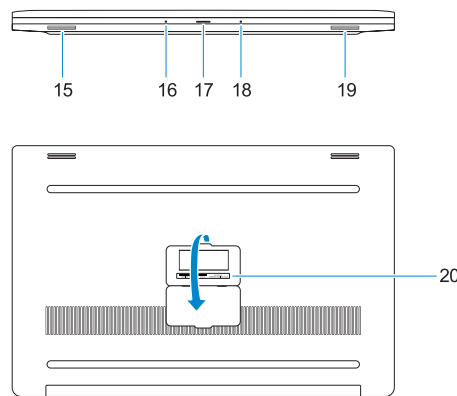

Kenmerken | Funkcje | Funkcije

- 1. Power button
- 2. Kensington security slot
- 3. Battery status button
- 4. Battery status lights
- 5. USB 3.0 port with PowerShare
- 6. Memory card reader
- 7. Touchpad
- 8. Headset port
- 9. Thunderbolt™ 3 port
- 10. HDMI port
- 11. USB 3.0 port with PowerShare
- 12. Power connector
- 13. Camera status light
- 14. Camera
- 15. Speaker
- 16. Microphone
- 17. Power status light
- 18. Microphone
- 19. Speaker
- 20. Service tag label