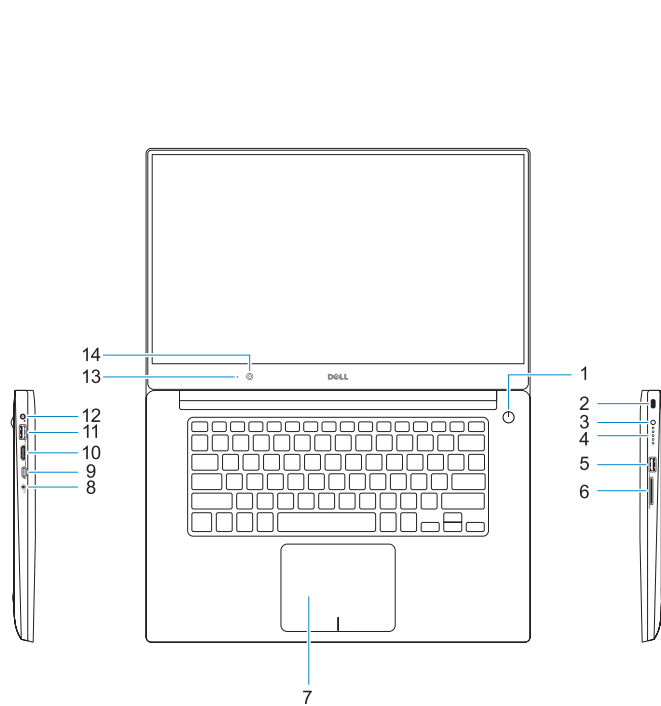

Kenmerken | Funkcje | Funkcije

- 1. Power button
- 2. Kensington security slot
- 3. Battery status button
- 4. Battery status lights
- 5. USB 3.0 port with PowerShare
- 6. Memory card reader
- 7. Touchpad
- 8. Headset port
- 9. Thunderbolt™ 3 port
- 10. HDMI port
- 11. USB 3.0 port with PowerShare
- 12. Power connector
- 13. Camera status light
- 14. Camera
- 15. Speaker
- 16. Microphone
- 17. Power status light
- 18. Microphone
- 19. Speaker
- 20. Service tag label